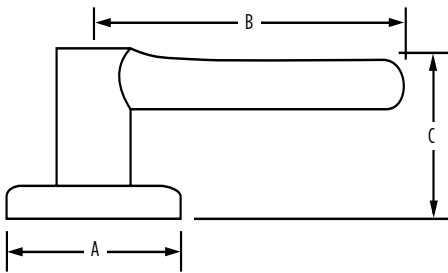

CASEY SQUARE ROSE

Box Pack Specifications

SATIN NICKEL

POLISHED CHROME

MATTE BLACK

AVAILABLE FUNCTIONS:

Passage

Privacy

Entry

Inactive

CASEY - SQUARE ROSE

15
Satin Nickel

26
Polished Chrome

514
Matte Black

Passage 20 Min	<input type="checkbox"/>	<input type="checkbox"/>	<input type="checkbox"/>
Privacy	<input type="checkbox"/>	<input type="checkbox"/>	<input type="checkbox"/>
Entry	<input type="checkbox"/>	<input type="checkbox"/>	<input type="checkbox"/>
Inactive	<input type="checkbox"/>	<input type="checkbox"/>	<input type="checkbox"/>

SPECIFICATIONS

Door Prep	Cross Bore 2-1/8" Edge Bore 1" Latch Face 1" x 2-1/4"
Backset	Adjustable to 2-3/8" or 2-3/4"
Door Thickness	1-3/8" - 1-3/4" doors standard. 2-1/4" doors optional
Cylinder	SmartKey
Faceplates	1" x 2 1/4" Includes square corner, radius corner and drive-in
Strikes	2-1/4" full lip. Includes square corner, radius corner and drive-in
Bolt	1" throw
Door Handing	Reversible for right or left-handed doors
ANSI/BHMA	A156.5 Grade 3
ADA	Interior turn piece meets 4.13.9 ADA requirements
UL	Fire rating available, see specific product for availability
ASTM	All Weiser product meets ASTM E 331 water penetration testing

Dimensions	A	B	C	C (Keyed)
Casey (Square Rose)	2 5/8"	4 3/8"	2 13/16"	

WARRANTY:

Weiser™ products provide a "Lifetime Mechanical Warranty" that covers all defects in material and workmanship. For more information, please visit ca.weiserlock.com/en/warranty/.